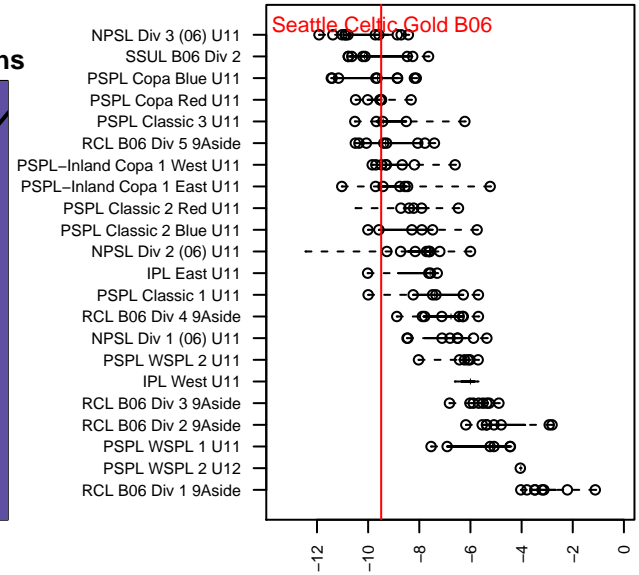

Seattle Celtic Gold B06

Seattle Celtic
Seattle, WA
B06 total strength=341
attack=0.3 defense=0.14
fall league = PSPL Copa Red U11
spr league = Spr PSPL Copa U11

alt names used:
Seattle Celtic B06 Gold
Seattle Celtic B06 Gold

Venues played:
2016 PSPL Copa Red U11
2016 Spr PSPL Copa U11

**attack and defense variance (black dot)
relative to other teams
and top 10 in region**

**attack and defense rating
relative to others at age
and all opponents in last 13 months**