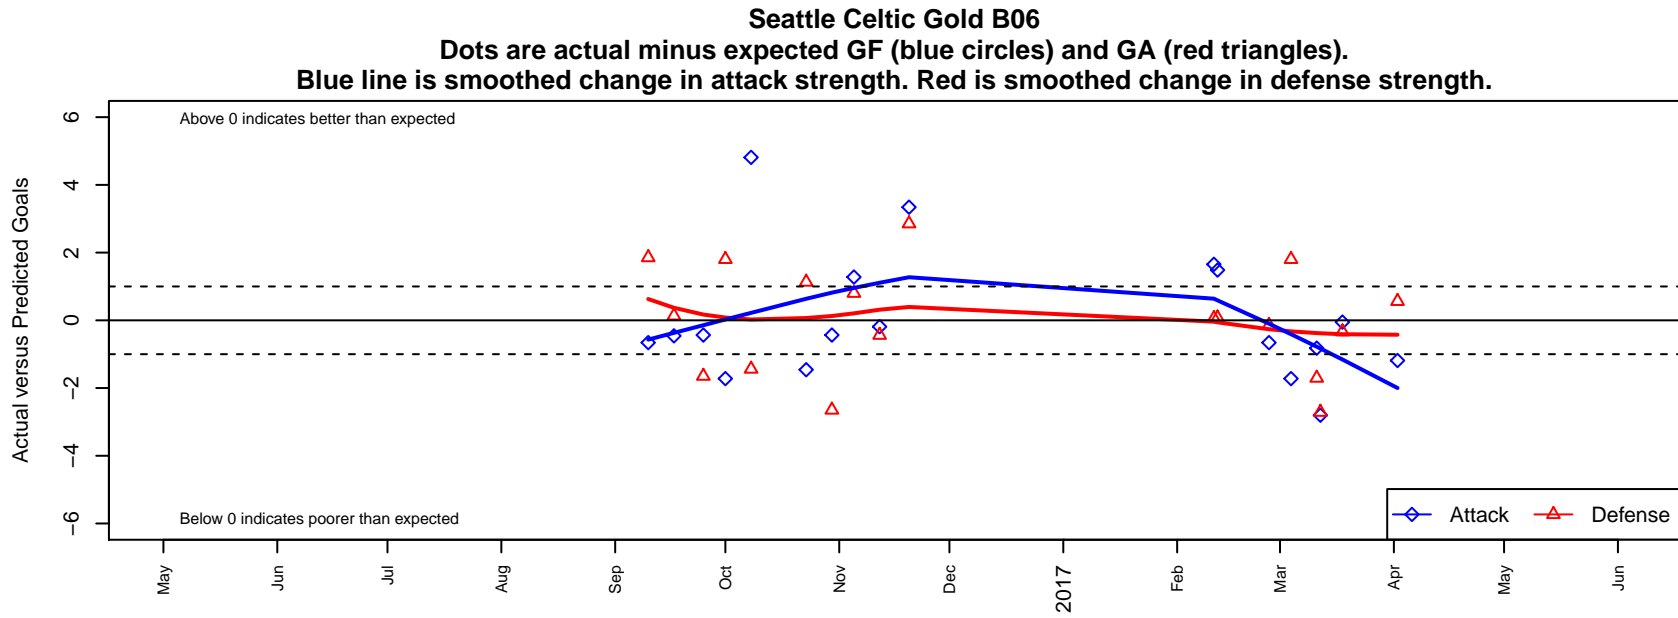

Seattle Celtic Gold B06

Seattle Celtic
Seattle, WA
B06 total strength=341
attack=0.3 defense=0.14
fall league = PSPL Copa Red U11
spr league = Spr PSPL Copa U11

alt names used:
Seattle Celtic B06 Gold
Seattle Celtic B06 Gold

Venues played:
2016 PSPL Copa Red U11
2016 Spr PSPL Copa U11

**attack and defense variance (black dot)
relative to other teams
and top 10 in region**

**attack and defense rating
relative to others at age
and all opponents in last 13 months**